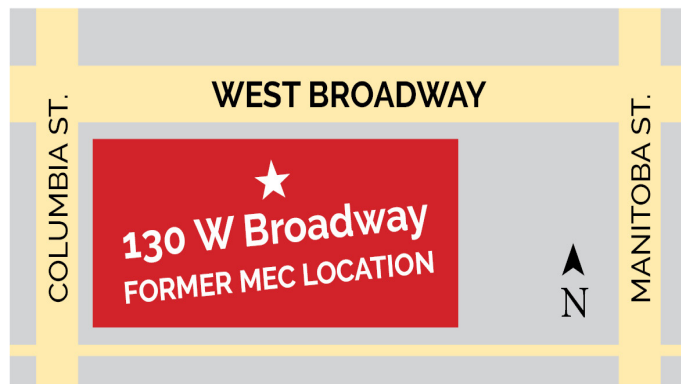

**130 W BROADWAY,  
VANCOUVER**

(FORMER MEC LOCATION)

PAY PARKING ON ROOF OR STREET PARKING  
NEAREST SKYTRAIN: CAMBIE & BROADWAY

**Store Hours: Thurs-Sat 10AM-5PM / Sun Noon-5PM / Mon 10AM-5PM**

SALE CONDUCTED BY