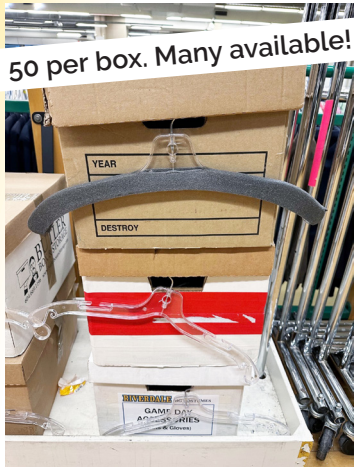

FILM & WARDROBE FIXTURES FOR SALE

Crystal Pant or
Top Hangers

\$10 per box

Rolling Rack
w/Wooden Base

\$100 ea.

Add-On
Bars

\$10 ea.

6"
Extenders

2/\$5

**130 W BROADWAY,
VANCOUVER**

(FORMER MEC LOCATION)

PAY PARKING ON ROOF OR STREET PARKING
NEAREST SKYTRAIN: CAMBIE & BROADWAY

Store Hours: Fri & Sat 10AM-5PM / Sun Noon-5PM / Mon 10AM-5PM

• Bring your own shopping bags (none provided) • No large purses, jackets or baby strollers allowed in the store