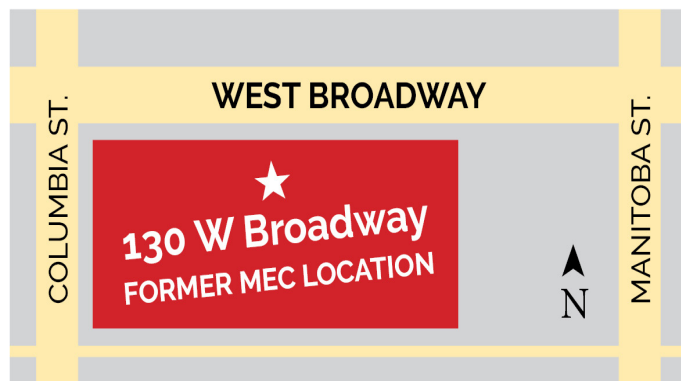

130 W BROADWAY,
VANCOUVER

(FORMER MEC LOCATION)

PAY PARKING ON ROOF OR STREET PARKING
NEAREST SKYTRAIN: CAMBIE & BROADWAY

Store Hours: Thurs-Sat 10AM-5PM / Sun Noon-5PM / Mon 10AM-5PM

SALE CONDUCTED BY

Maynards
LIQUIDATION GROUP SINCE 1902